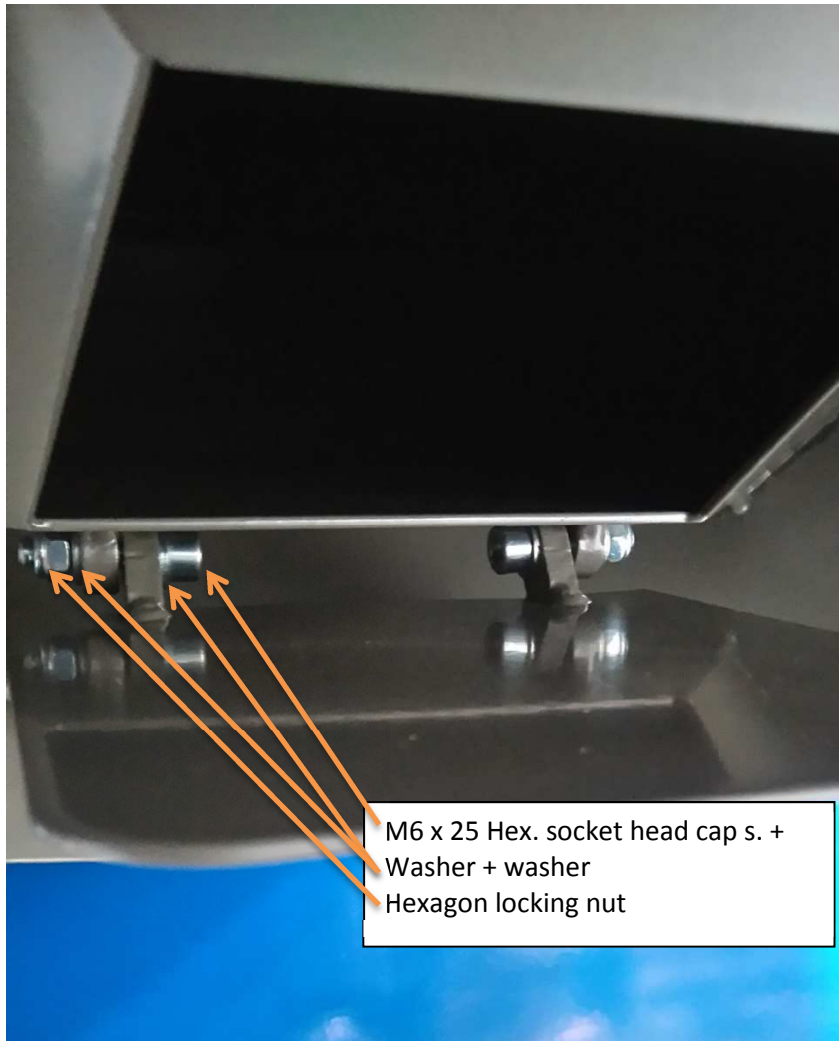

### Hardware list:

- 10 x BE0010\_M10x40 hexagon head screw DIN933
- 14 x BE0006\_M10 spring lock washer DIN127B
- 14 x BE0004\_M10 plain washer DIN125A
- 2 x BE0021\_M8x16 hex. socket head cap s. DIN912
- 2 x BE0003\_M8 plain washer DIN125A
- 2 x BE0048\_M8 hexagon locking nut DIN-985
- 4 x BE0273\_M6 hexagon locking nut DIN-985
- 6 x BE0016\_M6 plain washer DIN125A
- 4 x BE0038\_M10x20 hexagon head screw DIN933
- 2 x BE0188\_M6x25 hex. socket head cap s. DIN912