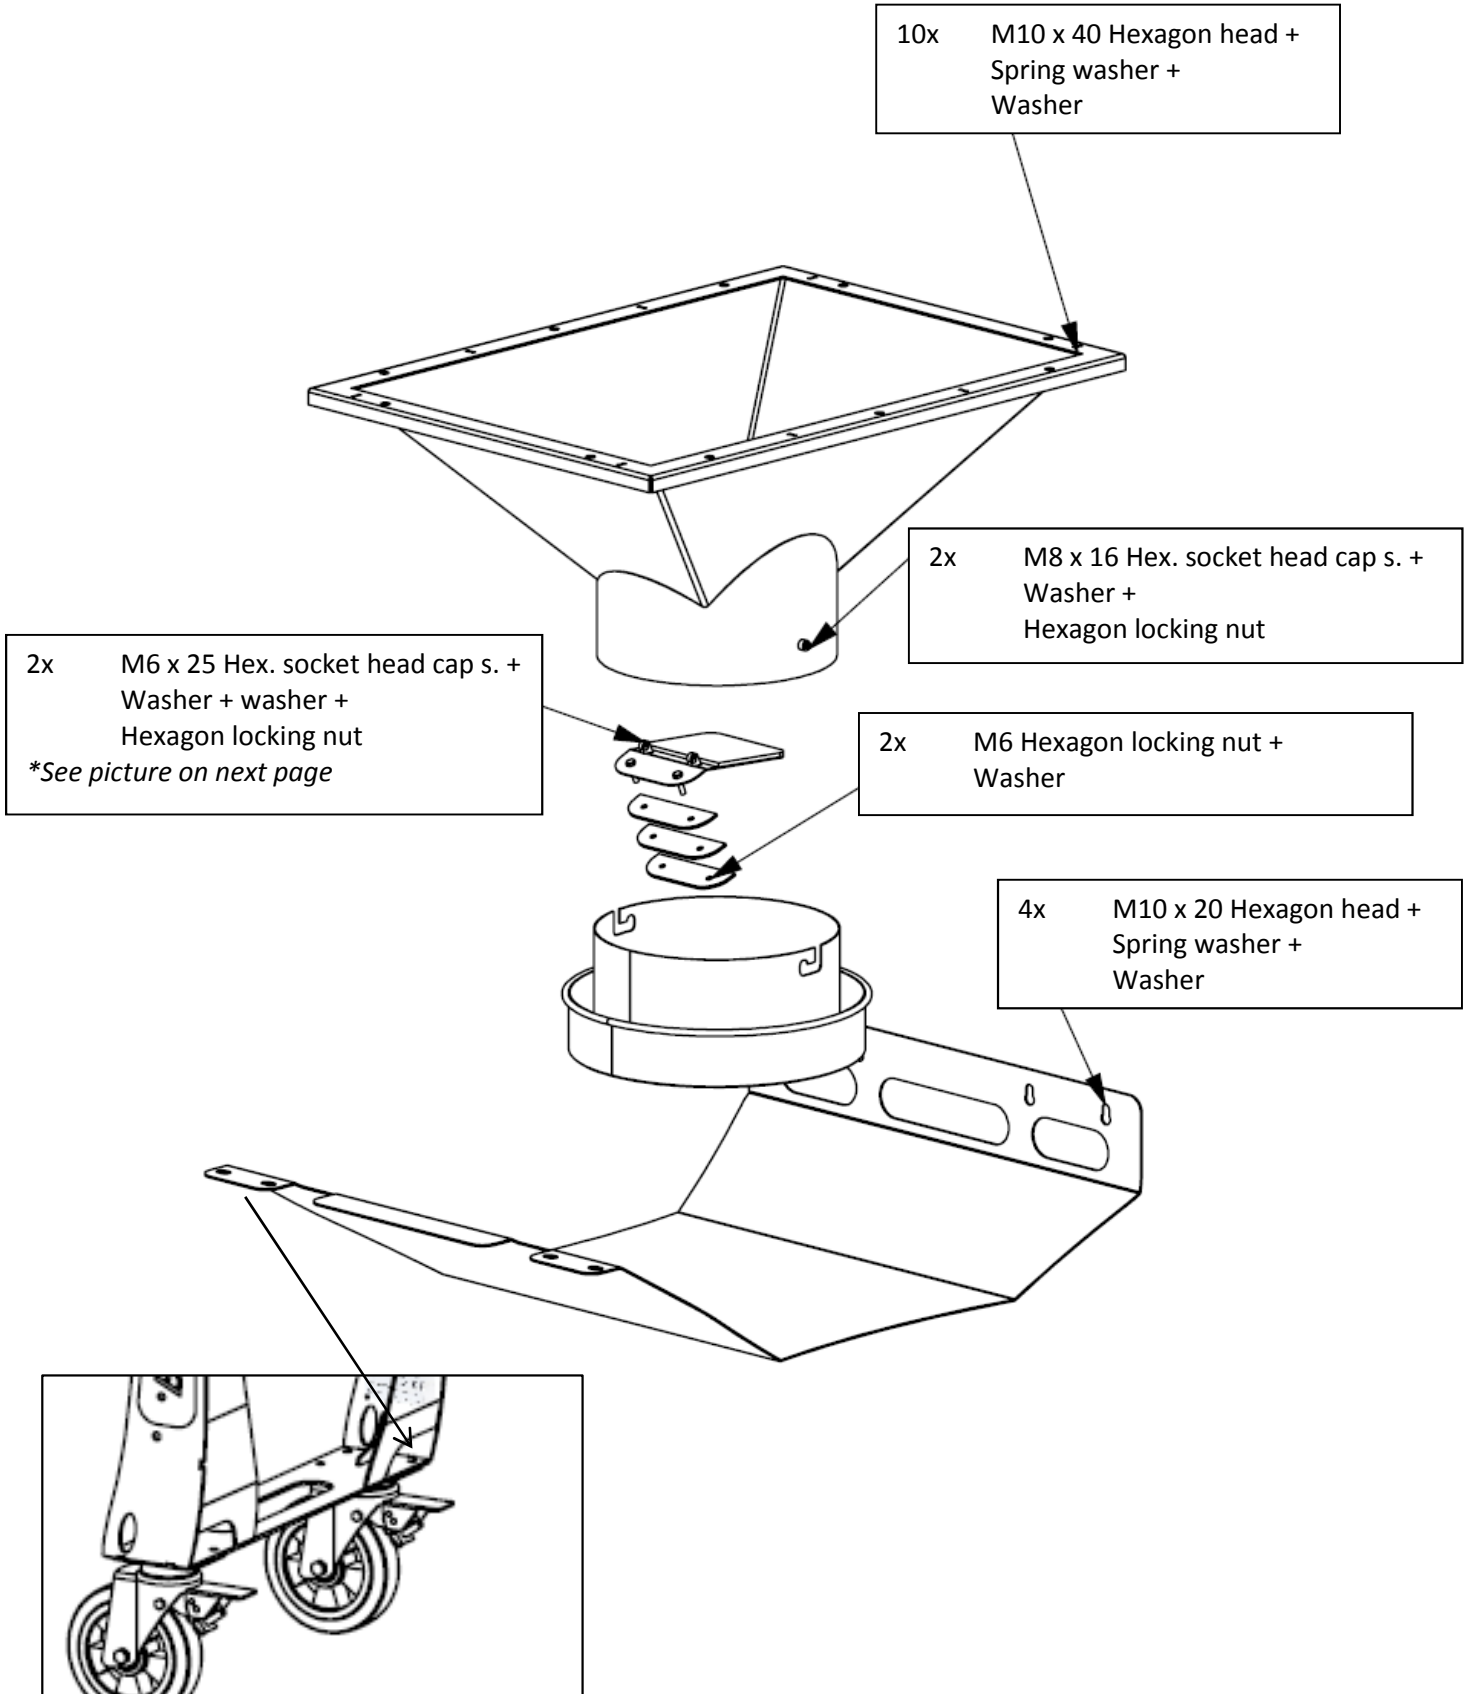

## Assembly Manual BDC-66 Longopac

### Hardware list:

- 10 x BE0010\_M10x40 hexagon head screw DIN933
- 14 x BE0006\_M10 spring lock washer DIN127B
- 14 x BE0004\_M10 plain washer DIN125A
- 2 x BE0021\_M8x16 hex. socket head cap s. DIN912
- 2 x BE0003\_M8 plain washer DIN125A
- 2 x BE0048\_M8 hexagon locking nut DIN-985
- 4 x BE0273\_M6 hexagon locking nut DIN-985
- 6 x BE0016\_M6 plain washer DIN125A
- 4 x BE0038\_M10x20 hexagon head screw DIN933
- 2 x BE0188\_M6x25 hex. socket head cap s. DIN912